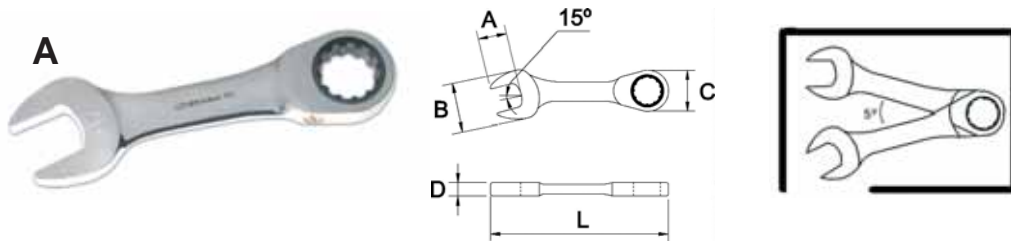

MASTERGEAR STUBBY

LLAVE COMBINADA DE CARRACA SERIE CORTA / STUBBY MASTERGEAR COMBINATION RATCHET WRENCH
CLE MIXTE A CLIQUET COURTE MASTERGEAR / RATSCHEN-RINGGABELSCHLÜSSEL KURZ / RATELRINGSLEUTEL KORT
CHIAVE COMBINATA A CRICCO SERIE CORTA MASTERGEAR / CHAVE DE BOCA E LUNETAS ROQUETE SERIE CURTA MASTERGEAR

COD	mm	L	A	B	C	D	mm	mm	mm
62710	8mm	89	9,5	17	17	4,7	29	10	1
62711	9mm	93	10	19,5	18,8	5,3	36		
62712	10mm	98	11	21	21,7	5,7	44		
62713	11mm	103	12,5	22	22,9	6,1	58		
62714	12mm	103	13,5	23,5	25,2	6,4	58		
62715	13mm	110	15	25	26,5	6,6	68		
62716	14mm	115	16	26,5	29,6	7,3	80		
62717	15mm	119	17	28	31,3	7,5	90		
62718	16mm	122	18	29,5	33,4	7,7	105		
62719	17mm	127	19,7	30,5	36,3	7,9	118		
62720	18mm	131	20,8	32	38	8,4	142		
62721	19mm	136	21,1	34	39	8,7	160		
62722	5/16"	89	9	17	17	4,7	29	10	1
62723	3/8"	98	11,7	21	21,7	5,7	44		
62724	7/16"	103	12	22	22,9	6,1	58		
62725	1/2"	110	14,1	25	26,5	6,6	68		
62726	9/16"	115	16,5	26,5	29,6	7,3	80		
62727	5/8"	122	17,5	29,5	33,4	7,7	105		
62728	11/16"	127	20	30,5	36,3	7,9	118		
62729	3/4"	136	22	34	39	8,7	160		

Cr-V DIN 1711

SET

COD	Nº	mm	mm	mm	mm	mm
69872	14	10-11-12-13-14-15-16-17-18-19	1/4"-10mm 3/8"-17mm 1/2"-19mm	1/4"-1/4"	1300	
69873	10	10-11-12-13-14-15-16-17-18-19	-	-	1100