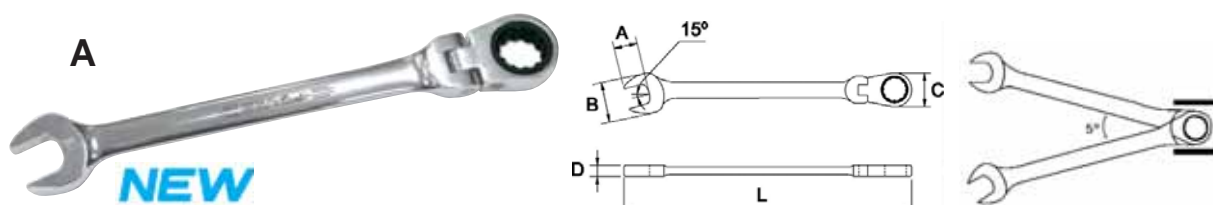

MASTERGEAR ARTICULADA / MASTERGEAR JOINT / MASTERGEAR ARTICULÉE / FLEXIBLE MASTERGEAR / MASTERGEAR SNODATA / FLEXIBELE MASTERGEAR / MASTERGEAR ARTICULADA

COD	mm	L	A	B	C	D	mm	mm	mm
61530	8mm	145	9,5	17	18	4,7	60	10	1
61531	9mm	150	10	18,8	19,5	5,3	65		
61532	10mm	157	11	21,7	21	5,7	70		
61533	11mm	165	12,5	23	22	6,1	90		
61534	12mm	172	13,5	25,2	23,5	6,4	97		
61535	13mm	182	15	26,5	25	6,6	110		
61536	14mm	190	16	29,5	26,5	7,3	120		
61537	15mm	201	17	31,3	28	7,5	140		
61538	16mm	215	18	33,4	29	7,7	160		
61539	17mm	229	19,7	36,3	30,5	7,9	190		
61540	18mm	240	20,8	38	32	8,4	214		
61541	19mm	251	21,1	39	34	8,7	240		
61542	20mm	274	23,6	43,5	38	9,5	250		
61543	22mm	284	25	46,5	41	10	350		
61544	24mm	296	25,7	48,5	45	11	460		
61545	5/16"	145	9	17	18	4,7	60	10	1
61546	3/8"	157	11,7	21,7	21	5,7	70		
61547	7/16"	165	12	23	22	6,1	90		
61548	1/2"	182	14,1	26,5	25	6,6	110		
61549	9/16"	190	16,5	29,5	26,5	7,3	130		
61550	5/8"	215	17,6	33,4	29	7,7	170		
61551	11/16"	229	20	36,3	30,5	7,9	190		
61552	3/4"	251	22	39	34	8,7	250		
61553	13/16"	274	22,7	43,5	38	9,5	320		
61554	7/8"	284	26	46,5	41	10	350		
61555	15/16"	296	26,6	48,5	45	11	460		

Cr-V DIN 1711

SETS

COD	UN.	
69105	6	8-10-12-13-17-19 mm
69106	8	8-10-12-13-14-17-19-22 mm
69107	10	8-9-10-11-12-13-14-17-19-22 mm

COD	UN.	
69101	6	3/8, 7/16, 1/2, 9/16, 5/8, 3/4
69102	8	5/16, 3/8, 7/16, 1/2, 9/16, 5/8, 11/16, 3/4
69103	10	3/8, 7/16, 1/2, 9/16, 5/8, 11/16, 3/4, 13/16, 7/8, 15/16